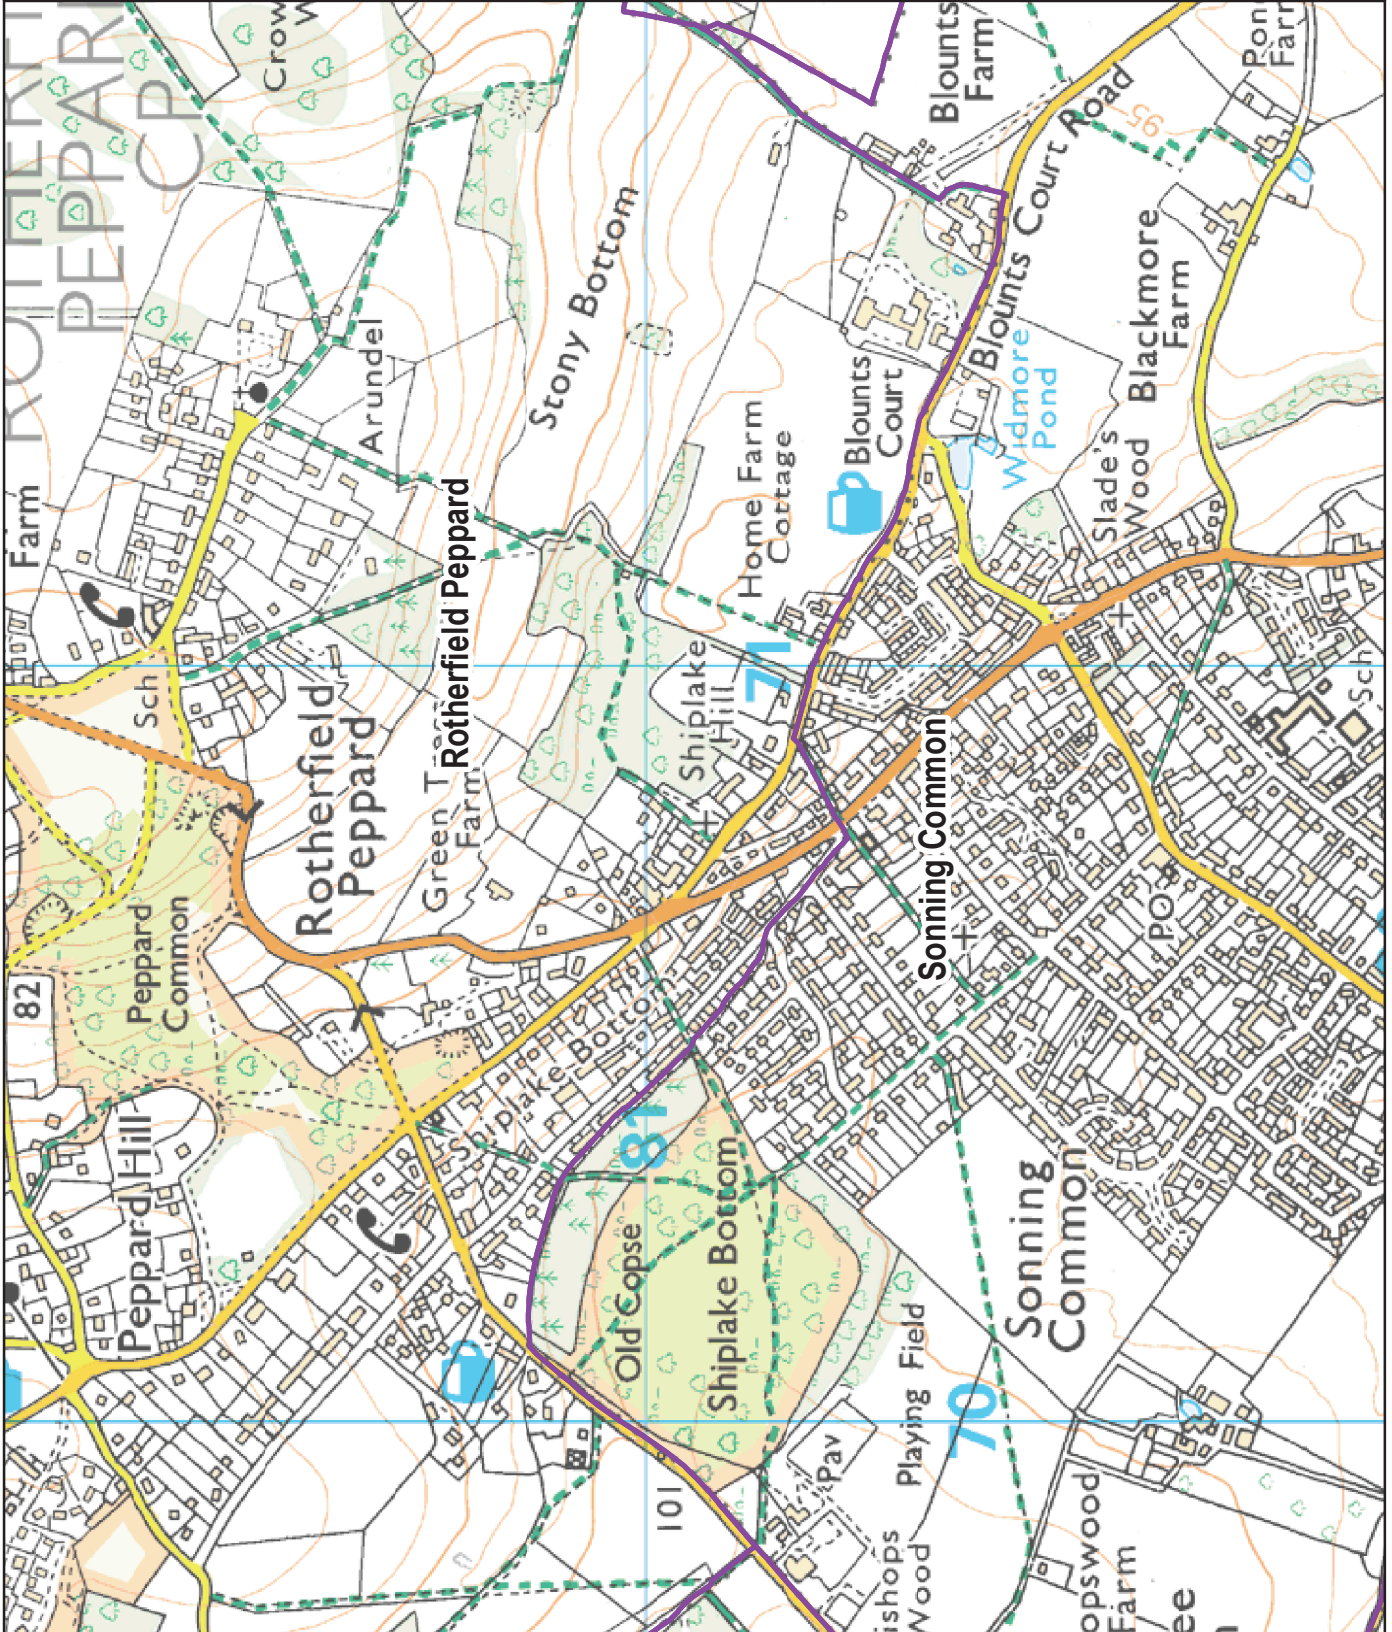

Proposed boundary changes in the area of Sonning Common & Rotherfield Peppard

Listening Learning Leading

Existing Parish Boundaries

1:10,029

© Crown copyright and database rights 2013
Ordnance Survey 100018668